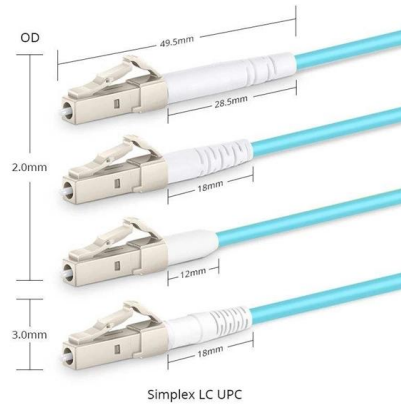

Modular Houses Manufacturer in Zimbabwe

(Modular Houses) is a completely new concept in the market the structures are eco-friendly, economical & affordable prefabricated mobile house in Zimbabwe. These Modular Houses built with lightweight

TelOne Mazowe Data Centre in Harare , Mazowe Earth Station

The Mazowe Data Centre, located near Harare, Zimbabwe, is one of TelOne's flagship projects aimed at strengthening the country's digital infrastructure. It is designed to serve as a Tier III data centre,

Schneider Electric & Prefabricated Modular Data Centers

Schneider Electric's Faith Waithaka Highlights How Prefabricated Modular Data Centres Can Offer Sustainable Solutions for Africa's Growing