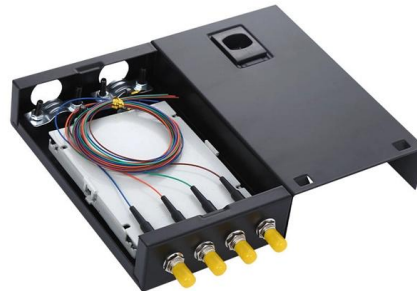

Zinc magnesium (ZM)

SWIFTS CABLE TRAY ZINC MAGNESIUM (ZM) As well as being available in traditional pre-galvanised (PG), hot dip galvanised (G) and stainless steel (S) finishes, Swifts cable tray is now available in a